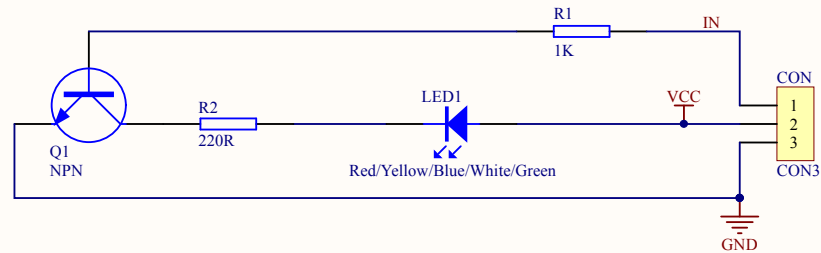

# OSEPP LED MODULE

(Arduino Compatible)

LED-01

TITLE: LED-01

DATE: 2015/04/10